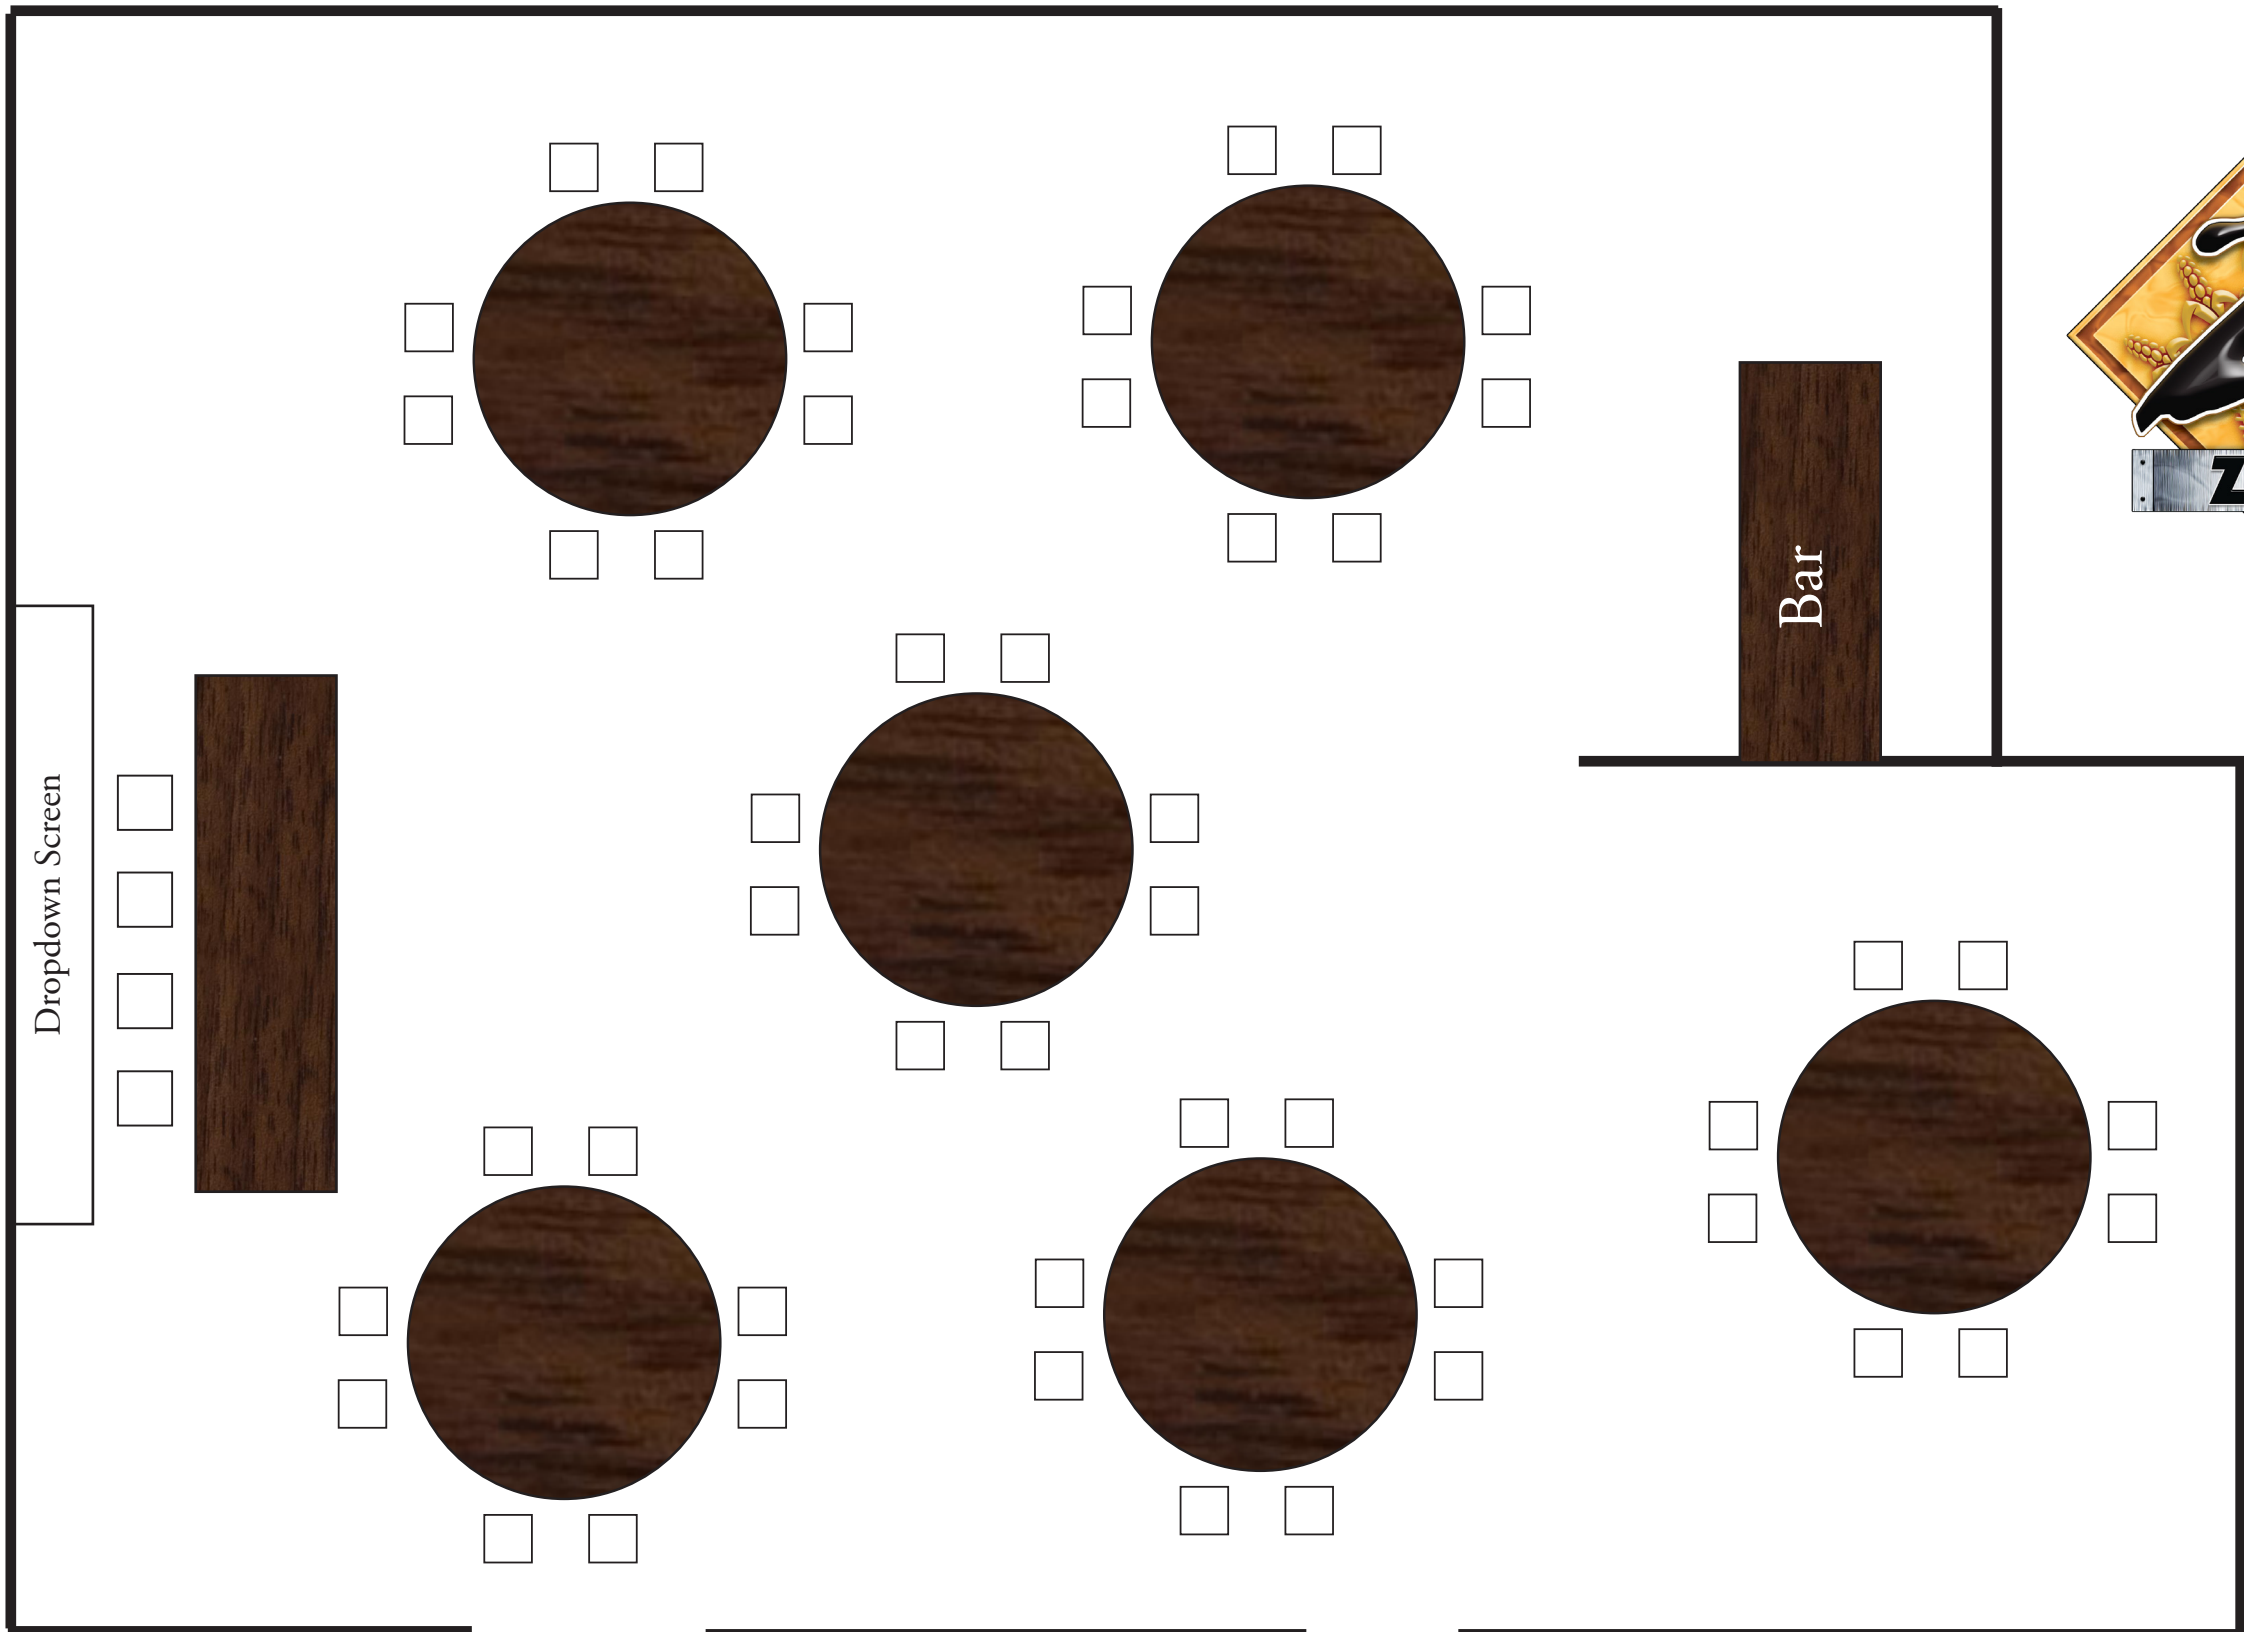

PRESENTATION STYLE LAYOUT - ESPLANADE SUITE AT KENNER

Seats 31 facing projector.

REHEARSAL DINNER LAYOUT - ESPLANADE SUITE AT KENNER

Seats 52 with bar. 60 without bar or buffet.

SOCIAL EVENT LAYOUT - ESPLANADE SUITE AT KENNER

48 Rounds with Buffet and Bar.