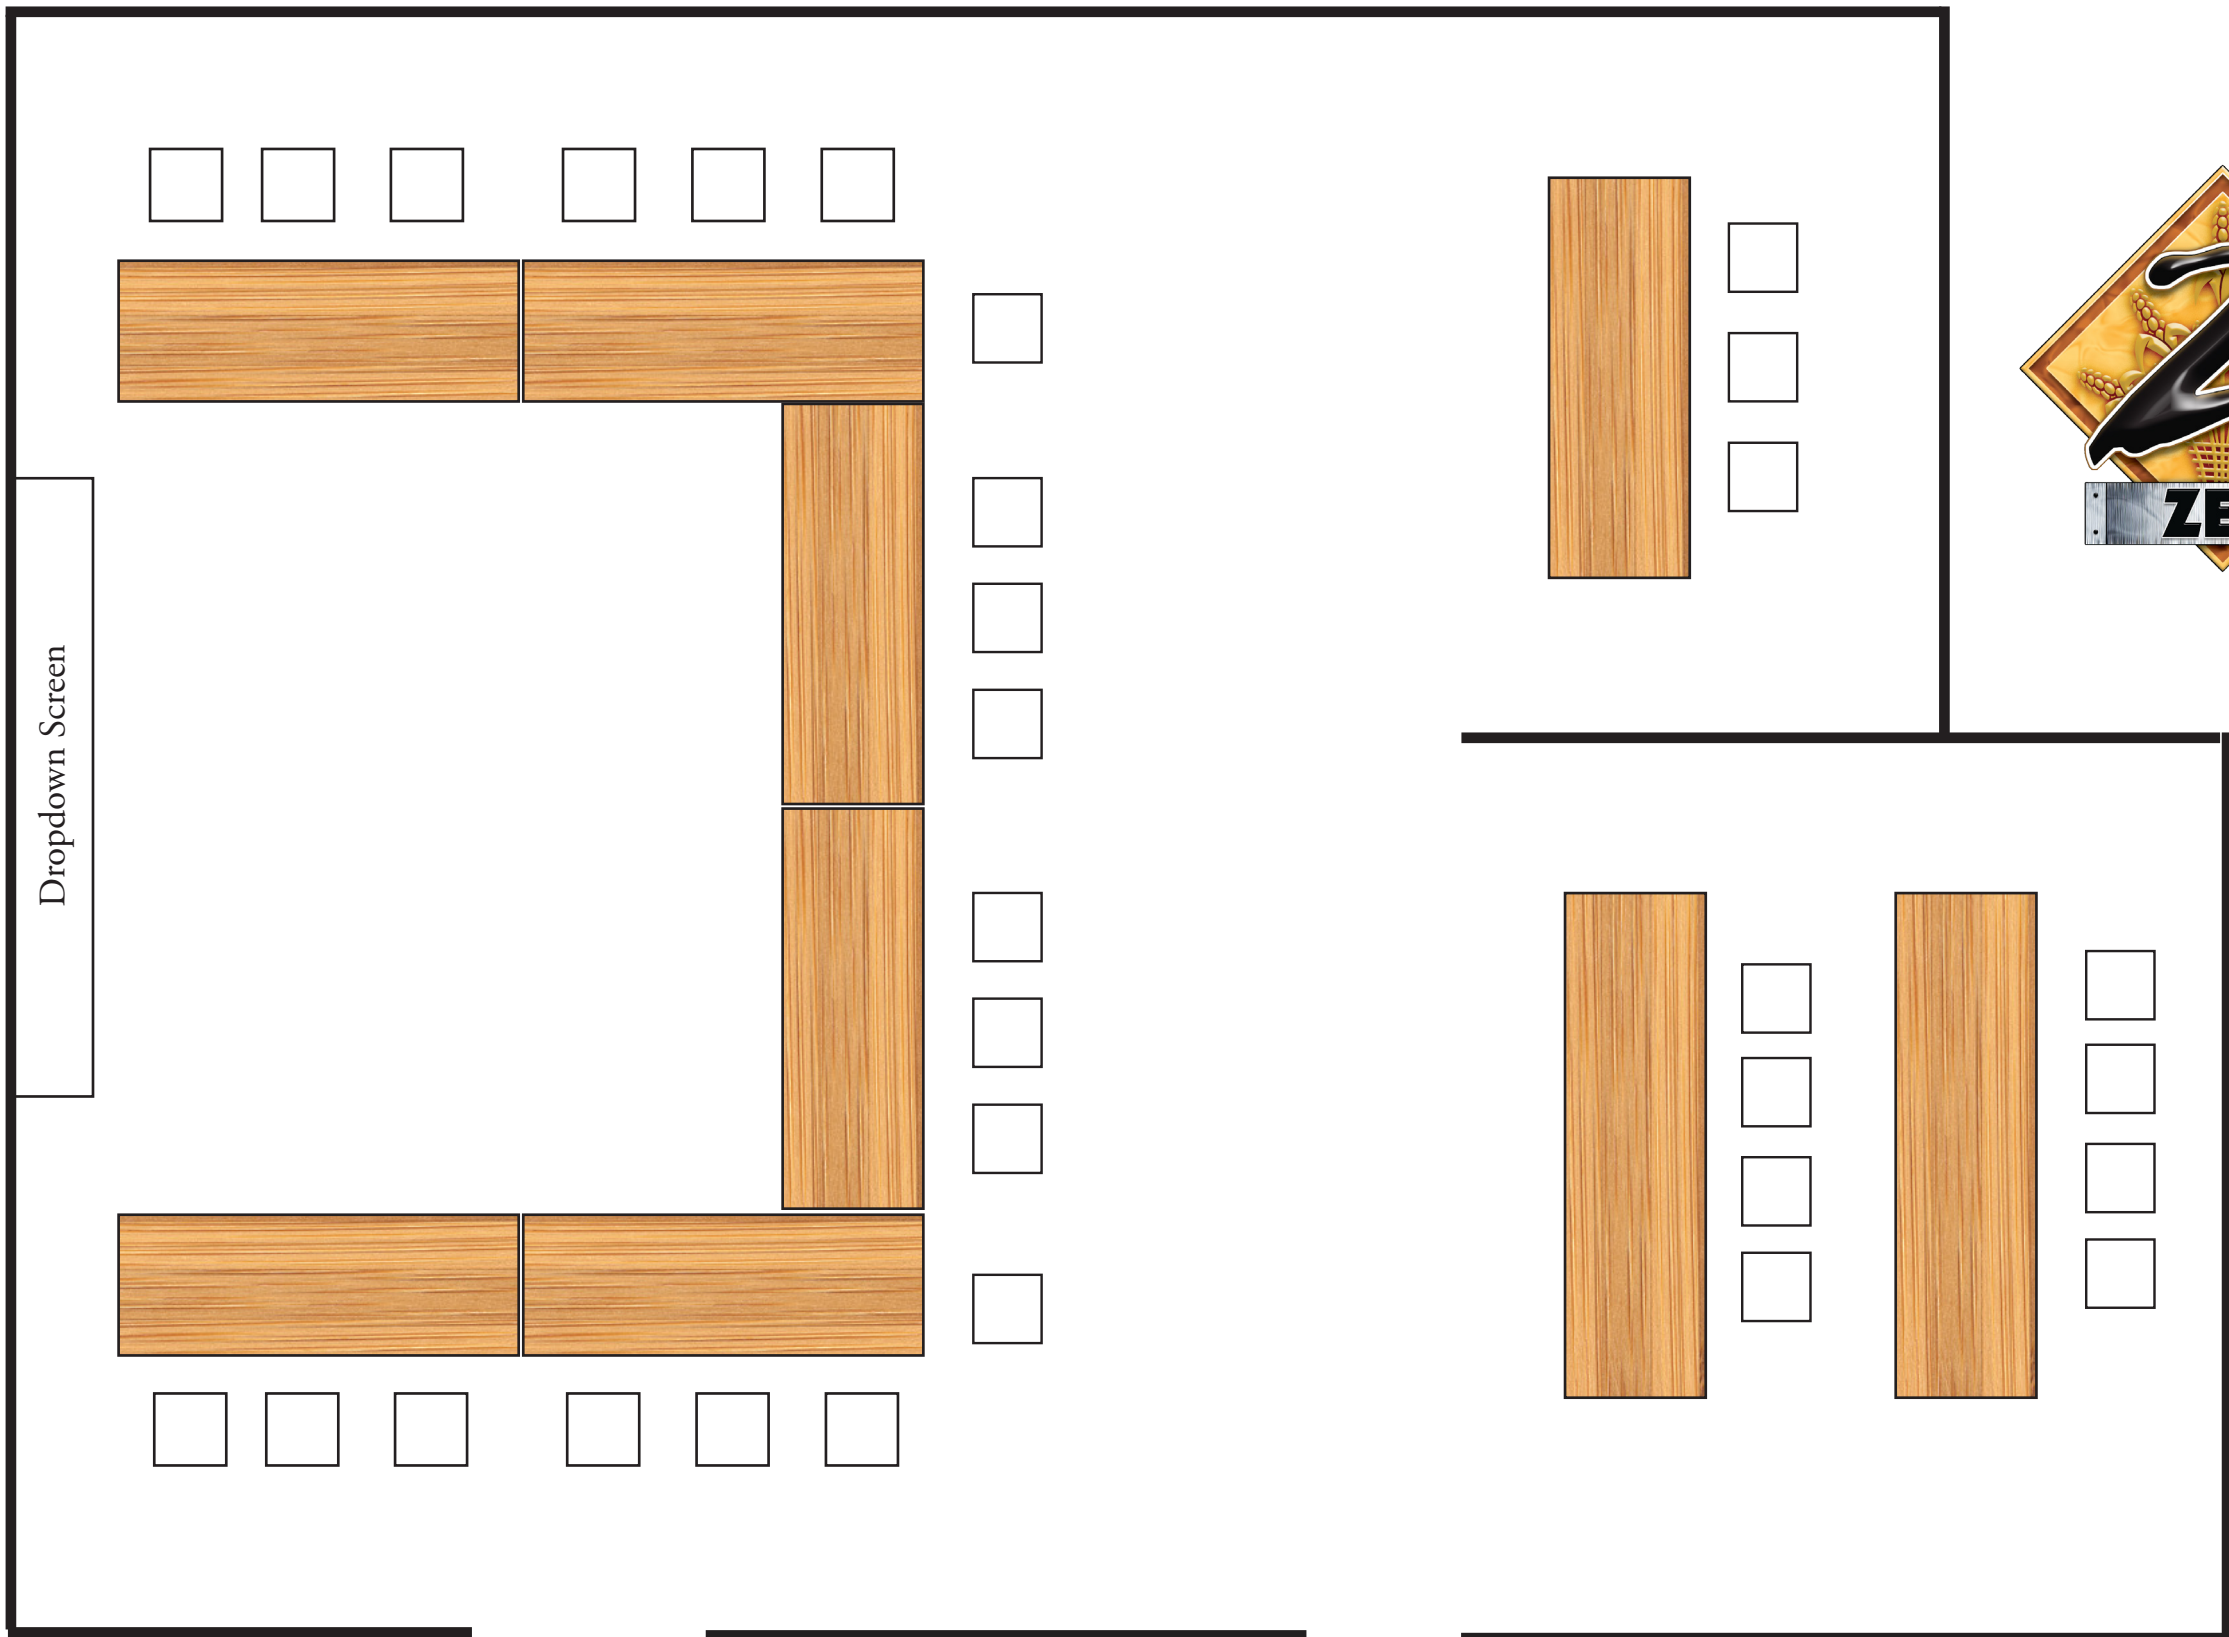

PRESENTATION STYLE LAYOUT - ESPLANADE SUITE AT KENNER

Seats 31 facing projector.

REHEARSAL DINNER LAYOUT - ESPLANADE SUITE AT KENNER

Seats 52 with bar. 60 without bar or buffet.

SOCIAL EVENT LAYOUT - ESPLANADE SUITE AT KENNER

48 Rounds with Buffet and Bar.